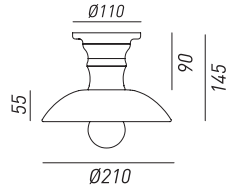

Lampade / lamps

064.02.OC
1x Max 46W E27