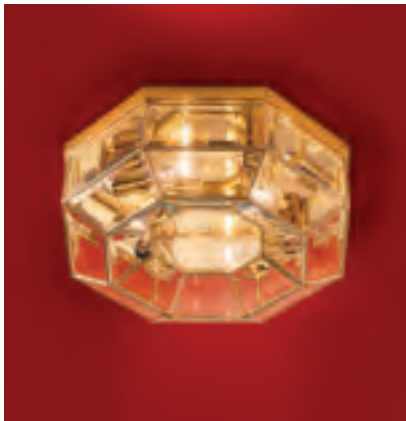

OTTONE DORATO  
GOLDEN BRASS

OTTONE BRUNITO  
BURNISHED BRASS

OTTONE CROMATO  
CHROME BRASS

vetro / glass

VETRO TRASPARENTE  
TRANSPARENT GLASS

379.00.64

379.00.80

380.00.64