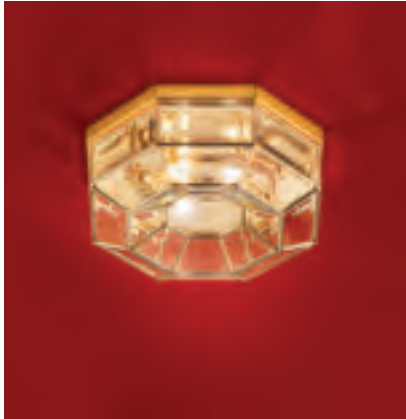

OTTONE DORATO  
GOLDEN BRASS

OTTONE BRUNITO  
BURNISHED BRASS

OTTONE CROMATO  
CHROME BRASS

vetro / glass

VETRO TRASPARENTE  
TRANSPARENT GLASS

379.00.64

379.00.80

380.00.64